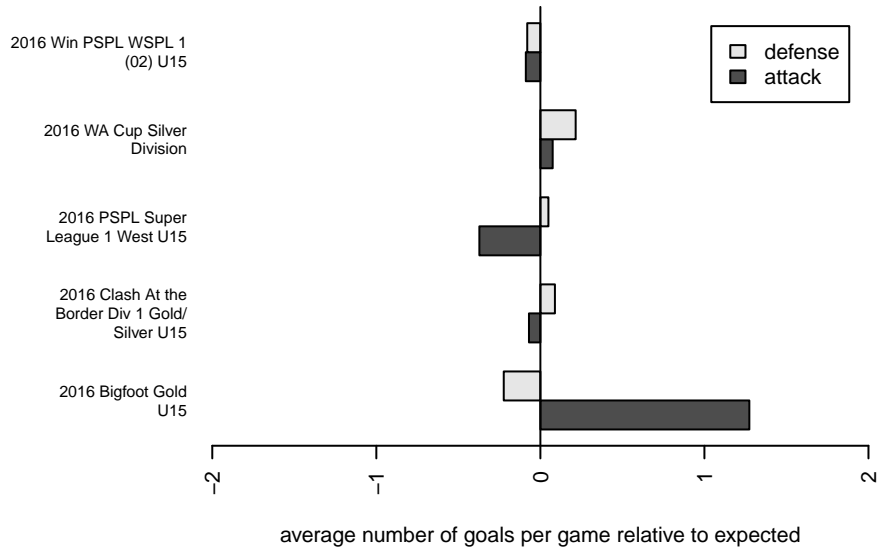

Performance relative to 13 month average