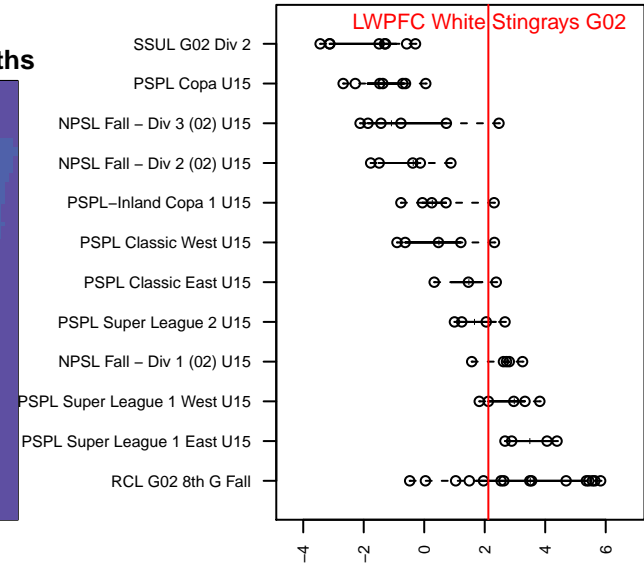

2016 Bigfoot Gold U15

2016 PSPL Super League 1 West U15

2016 Win PSPL WSPL 1 (02) U15

2016 WA Cup Silver Division

**attack and defense variance (black dot)
relative to other teams
and top 10 in region**

**attack and defense rating
relative to others at age
and all opponents in last 13 months**