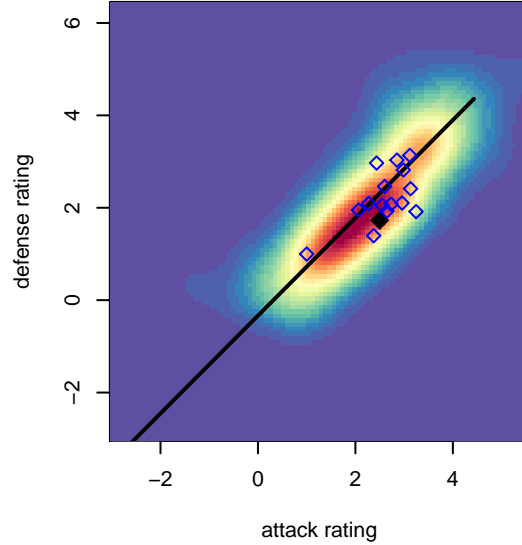

2016 Bigfoot Gold U15

2016 PSPL Super League 1 West U15

2016 Win PSPL WSPL 1 (02) U15

2016 WA Cup Silver Division

**attack and defense variance (black dot)
relative to other teams
and top 10 in region**

**attack and defense rating
relative to others at age
and all opponents in last 13 months**