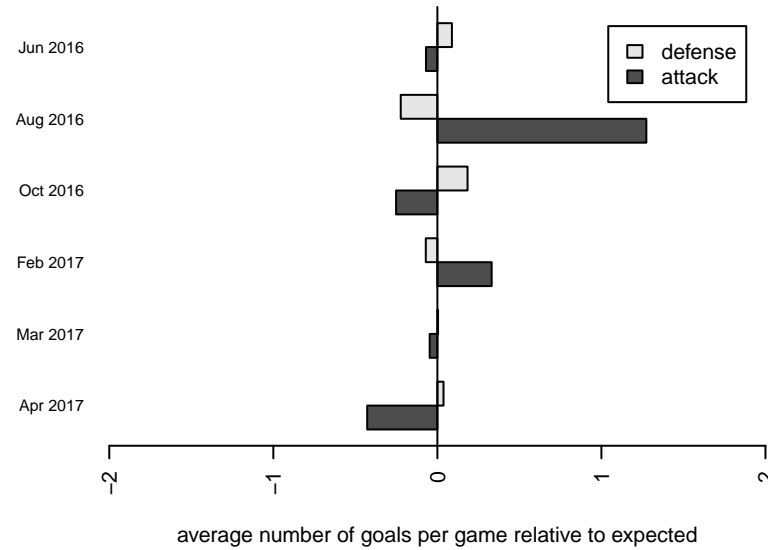

Performance relative to 13 month average