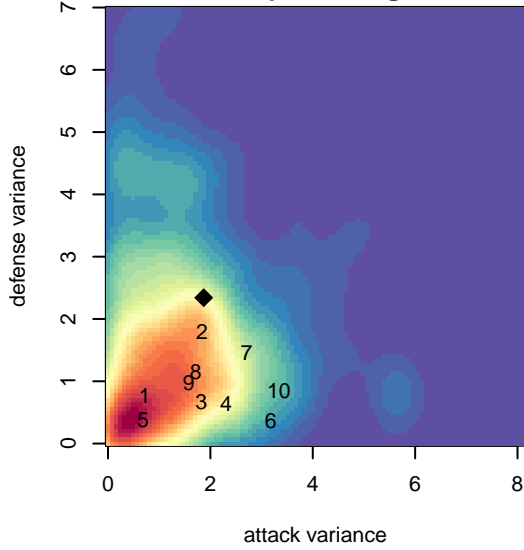

2016 Bigfoot Gold U15

2016 PSPL Super League 1 West U15

2016 Win PSPL WSPL 1 (02) U15

2016 WA Cup Silver Division

**attack and defense variance (black dot)
relative to other teams
and top 10 in region**

**attack and defense rating
relative to others at age
and all opponents in last 13 months**