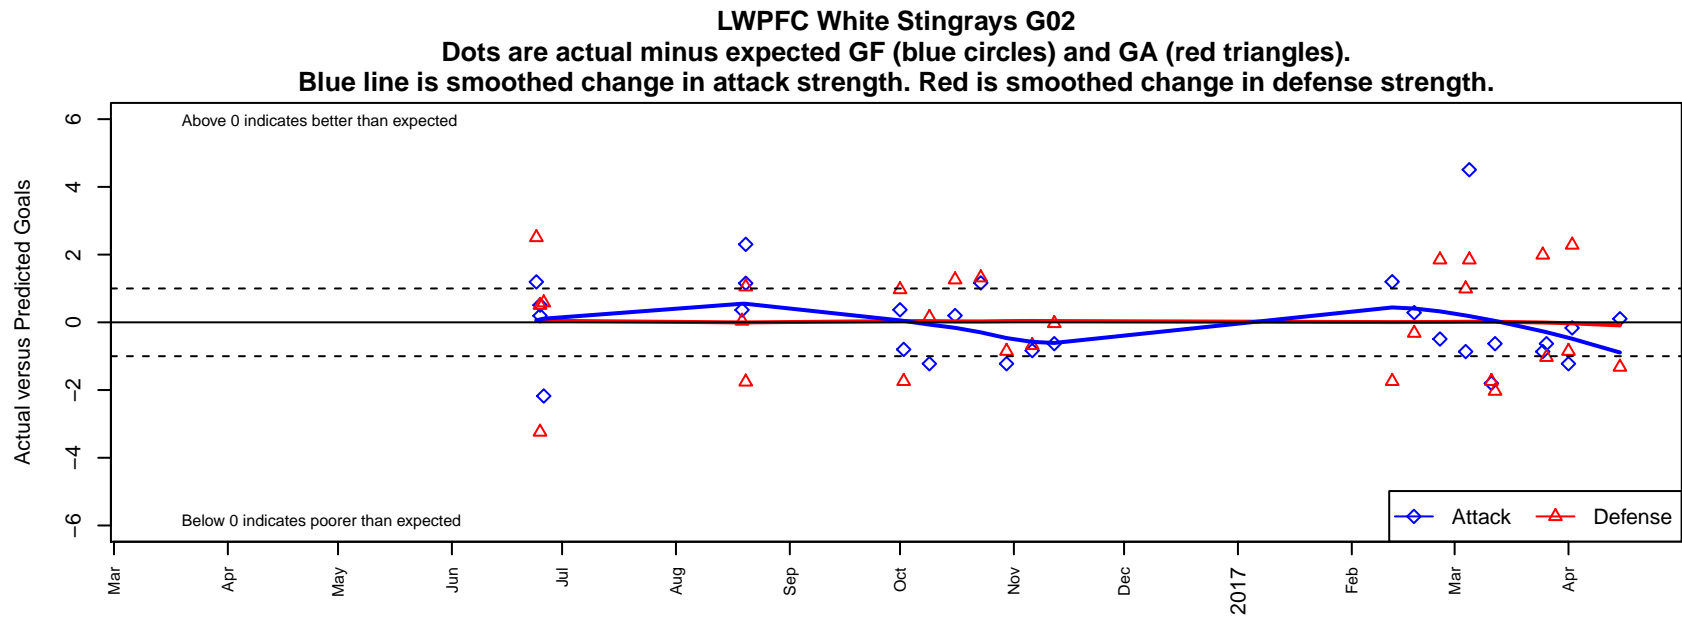

**attack and defense variance (black dot)
relative to other teams
and top 10 in region**

**attack and defense rating
relative to others at age
and all opponents in last 13 months**

LWPFC White Stingrays G02

Lake Washington Premier FC

Redmond, WA

G02 total strength=1409

attack=12.16 defense=5.62

fall league = PSPL Super League 1 West U15

spr league = Win PSPL WSPL 1 (02) U15

alt names used:

LAKE WASHINGTON PREMIER FC WHITE S1

Lake Washington PFC White Stingrays

LWPFC White Stingrays

LWPFC White Stingrays

LAKE WASHINGTON PREMIER FC WHITE S1

Venues played:

2016 Clash At the Border Div 1 Gold/Silver U15

2016 Bigfoot Gold U15

2016 PSPL Super League 1 West U15

2016 Win PSPL WSPL 1 (02) U15

2016 WA Cup Silver Division